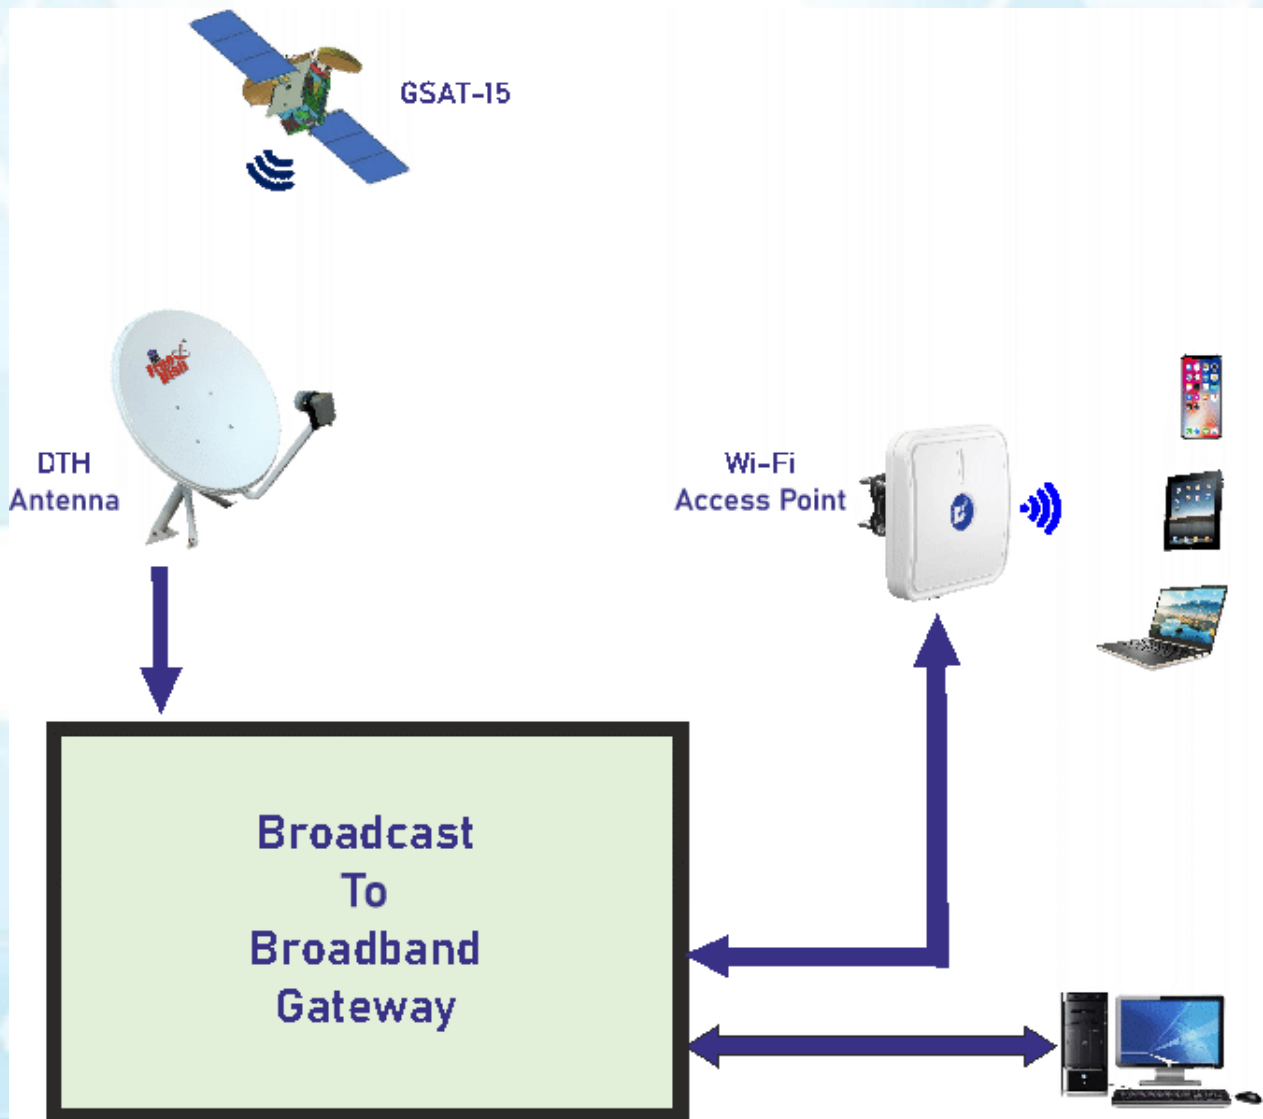

# BROADCAST TO BROADBAND GATEWAY SYSTEM

## (DVB-S/S2 Wi-Fi Gateway Solution)

C-DOT Broadcast to Broadband Gateway (BBG) system receives, aggregates the linear content from DD FTA and static custom audio, video, readable content and delivers through wireless LAN / Wi-Fi / LAN to the portable devices such as mobiles, laptops, tablets and pcs etc.

The end users can view the content without consuming mobile / internet / broadband data and without requiring any additional hardware or plugin etc.